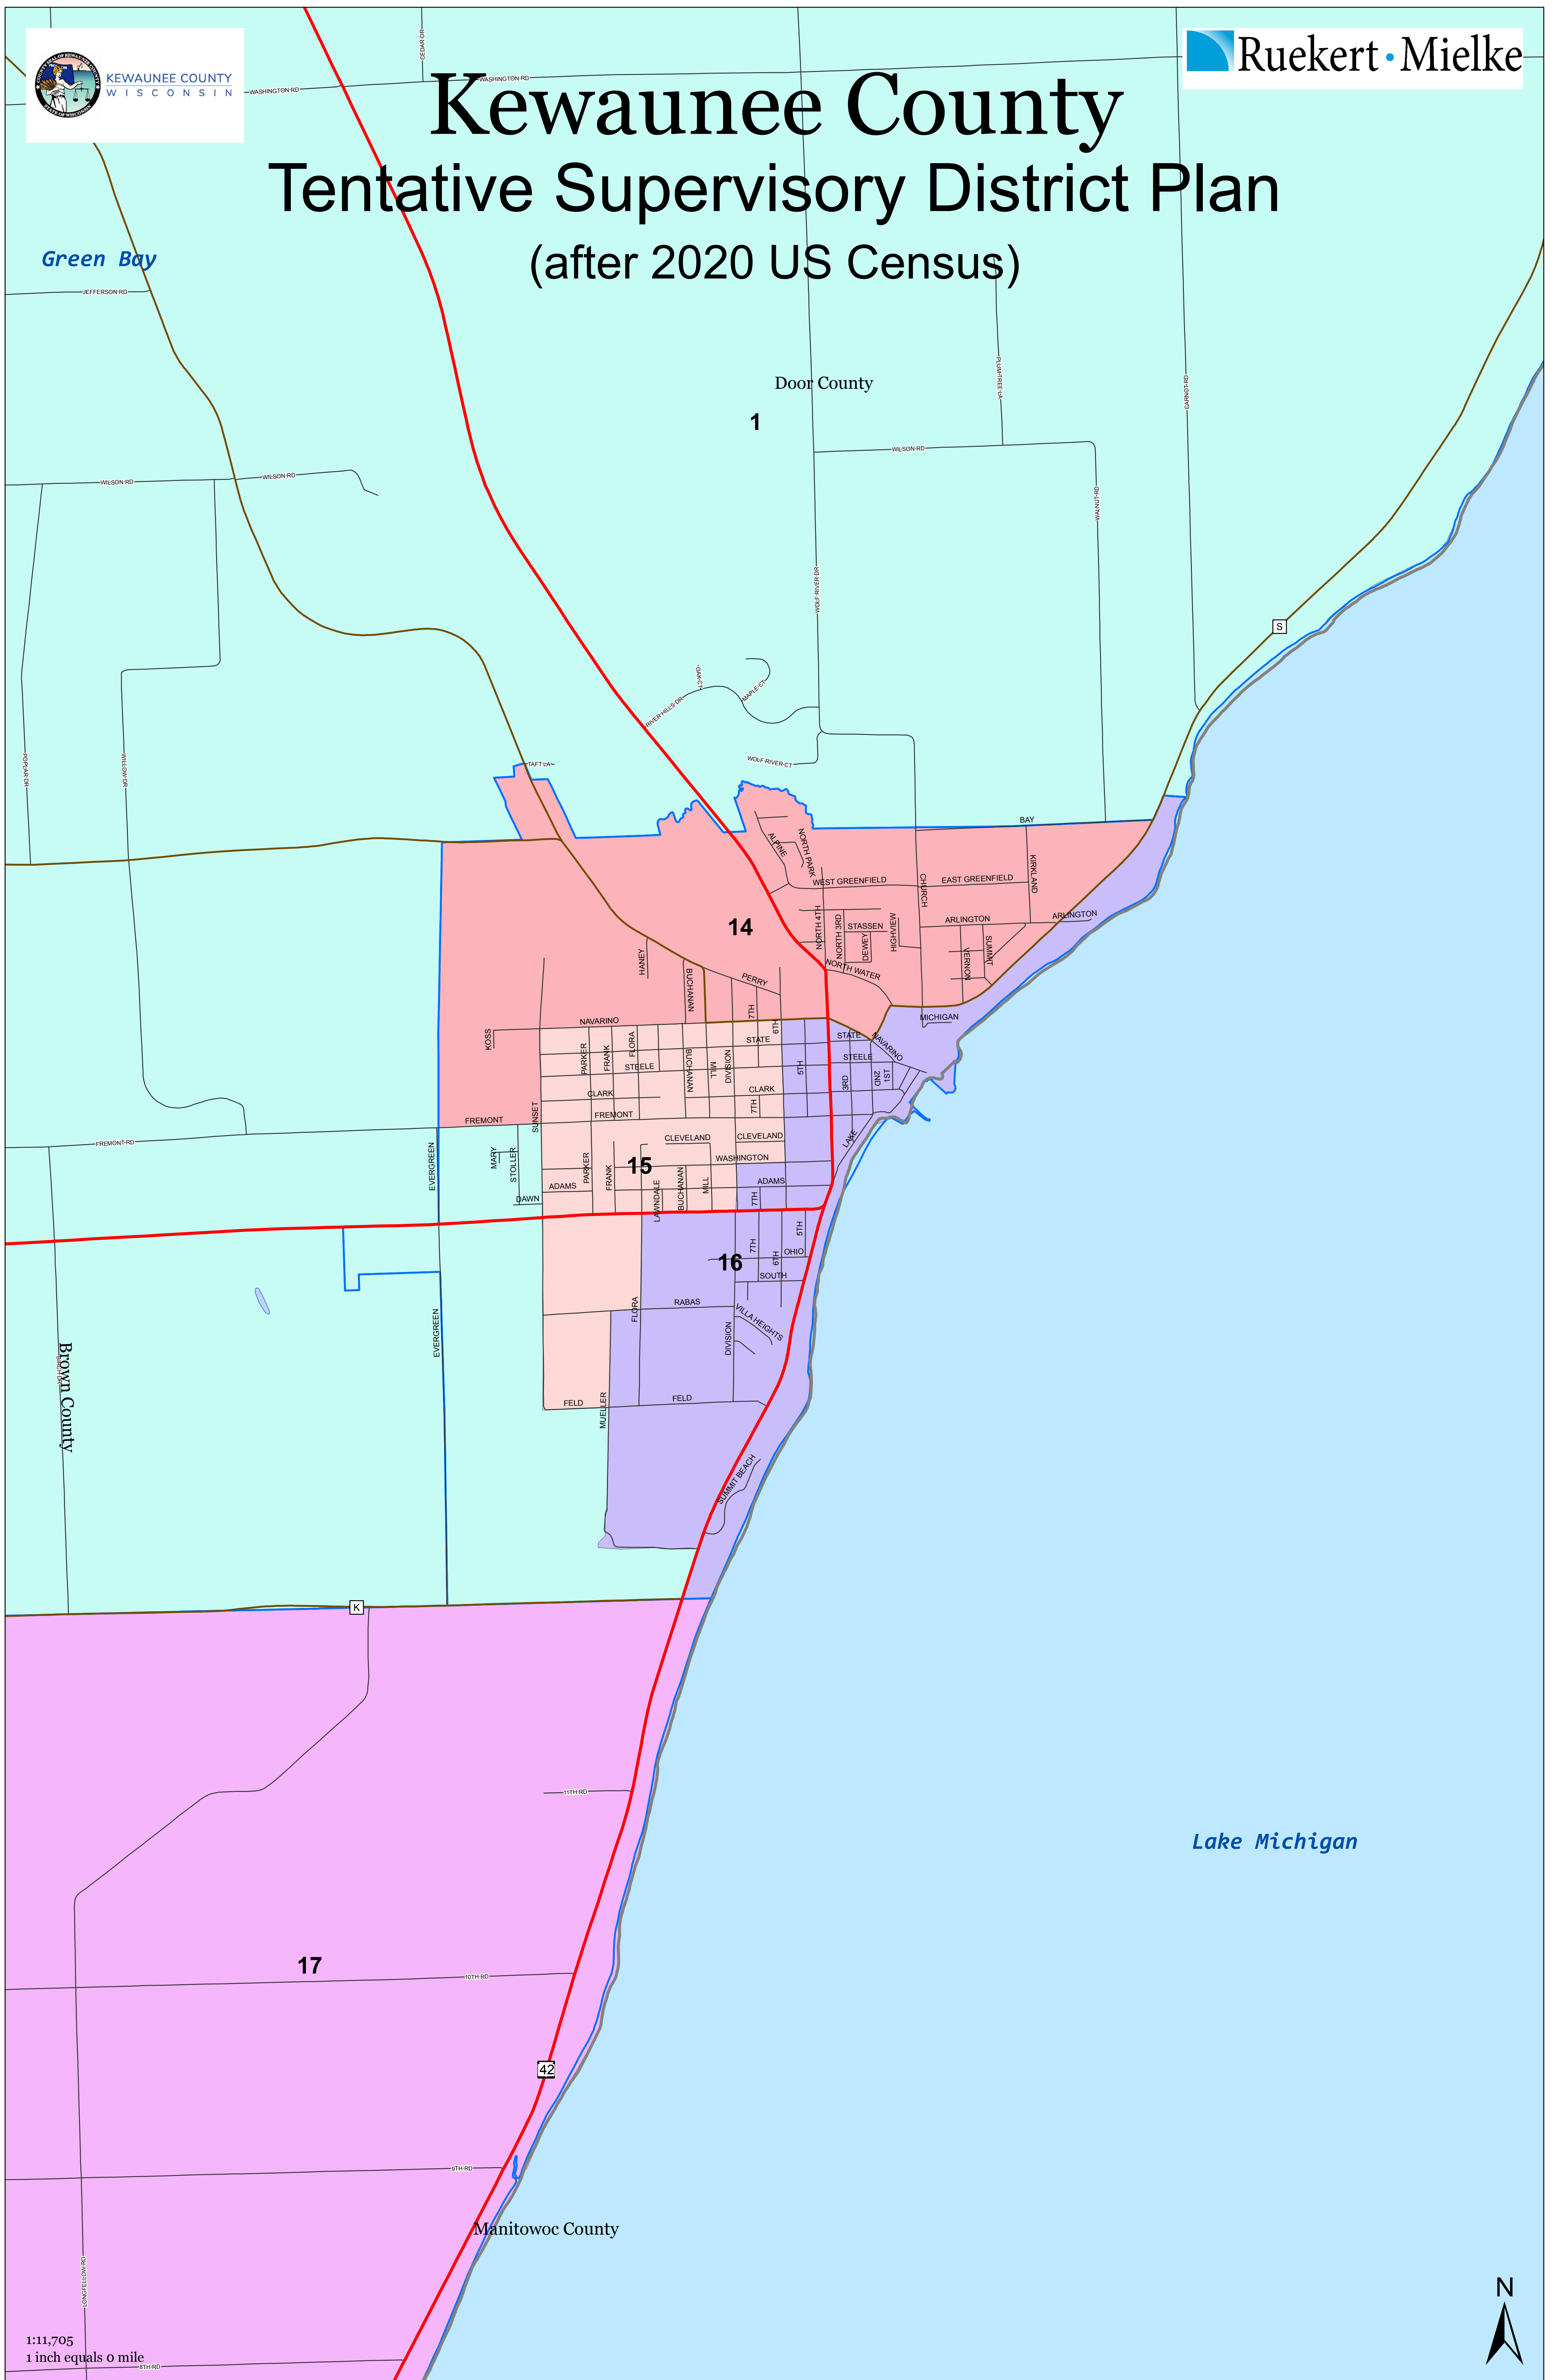

# Kewaunee County Tentative Supervisory District Plan (after 2020 US Census)

Green Bay

Door County

1

14

15

16

17

Manitowoc County

Lake Michigan

1:11,705  
1 inch equals 0.6 mile