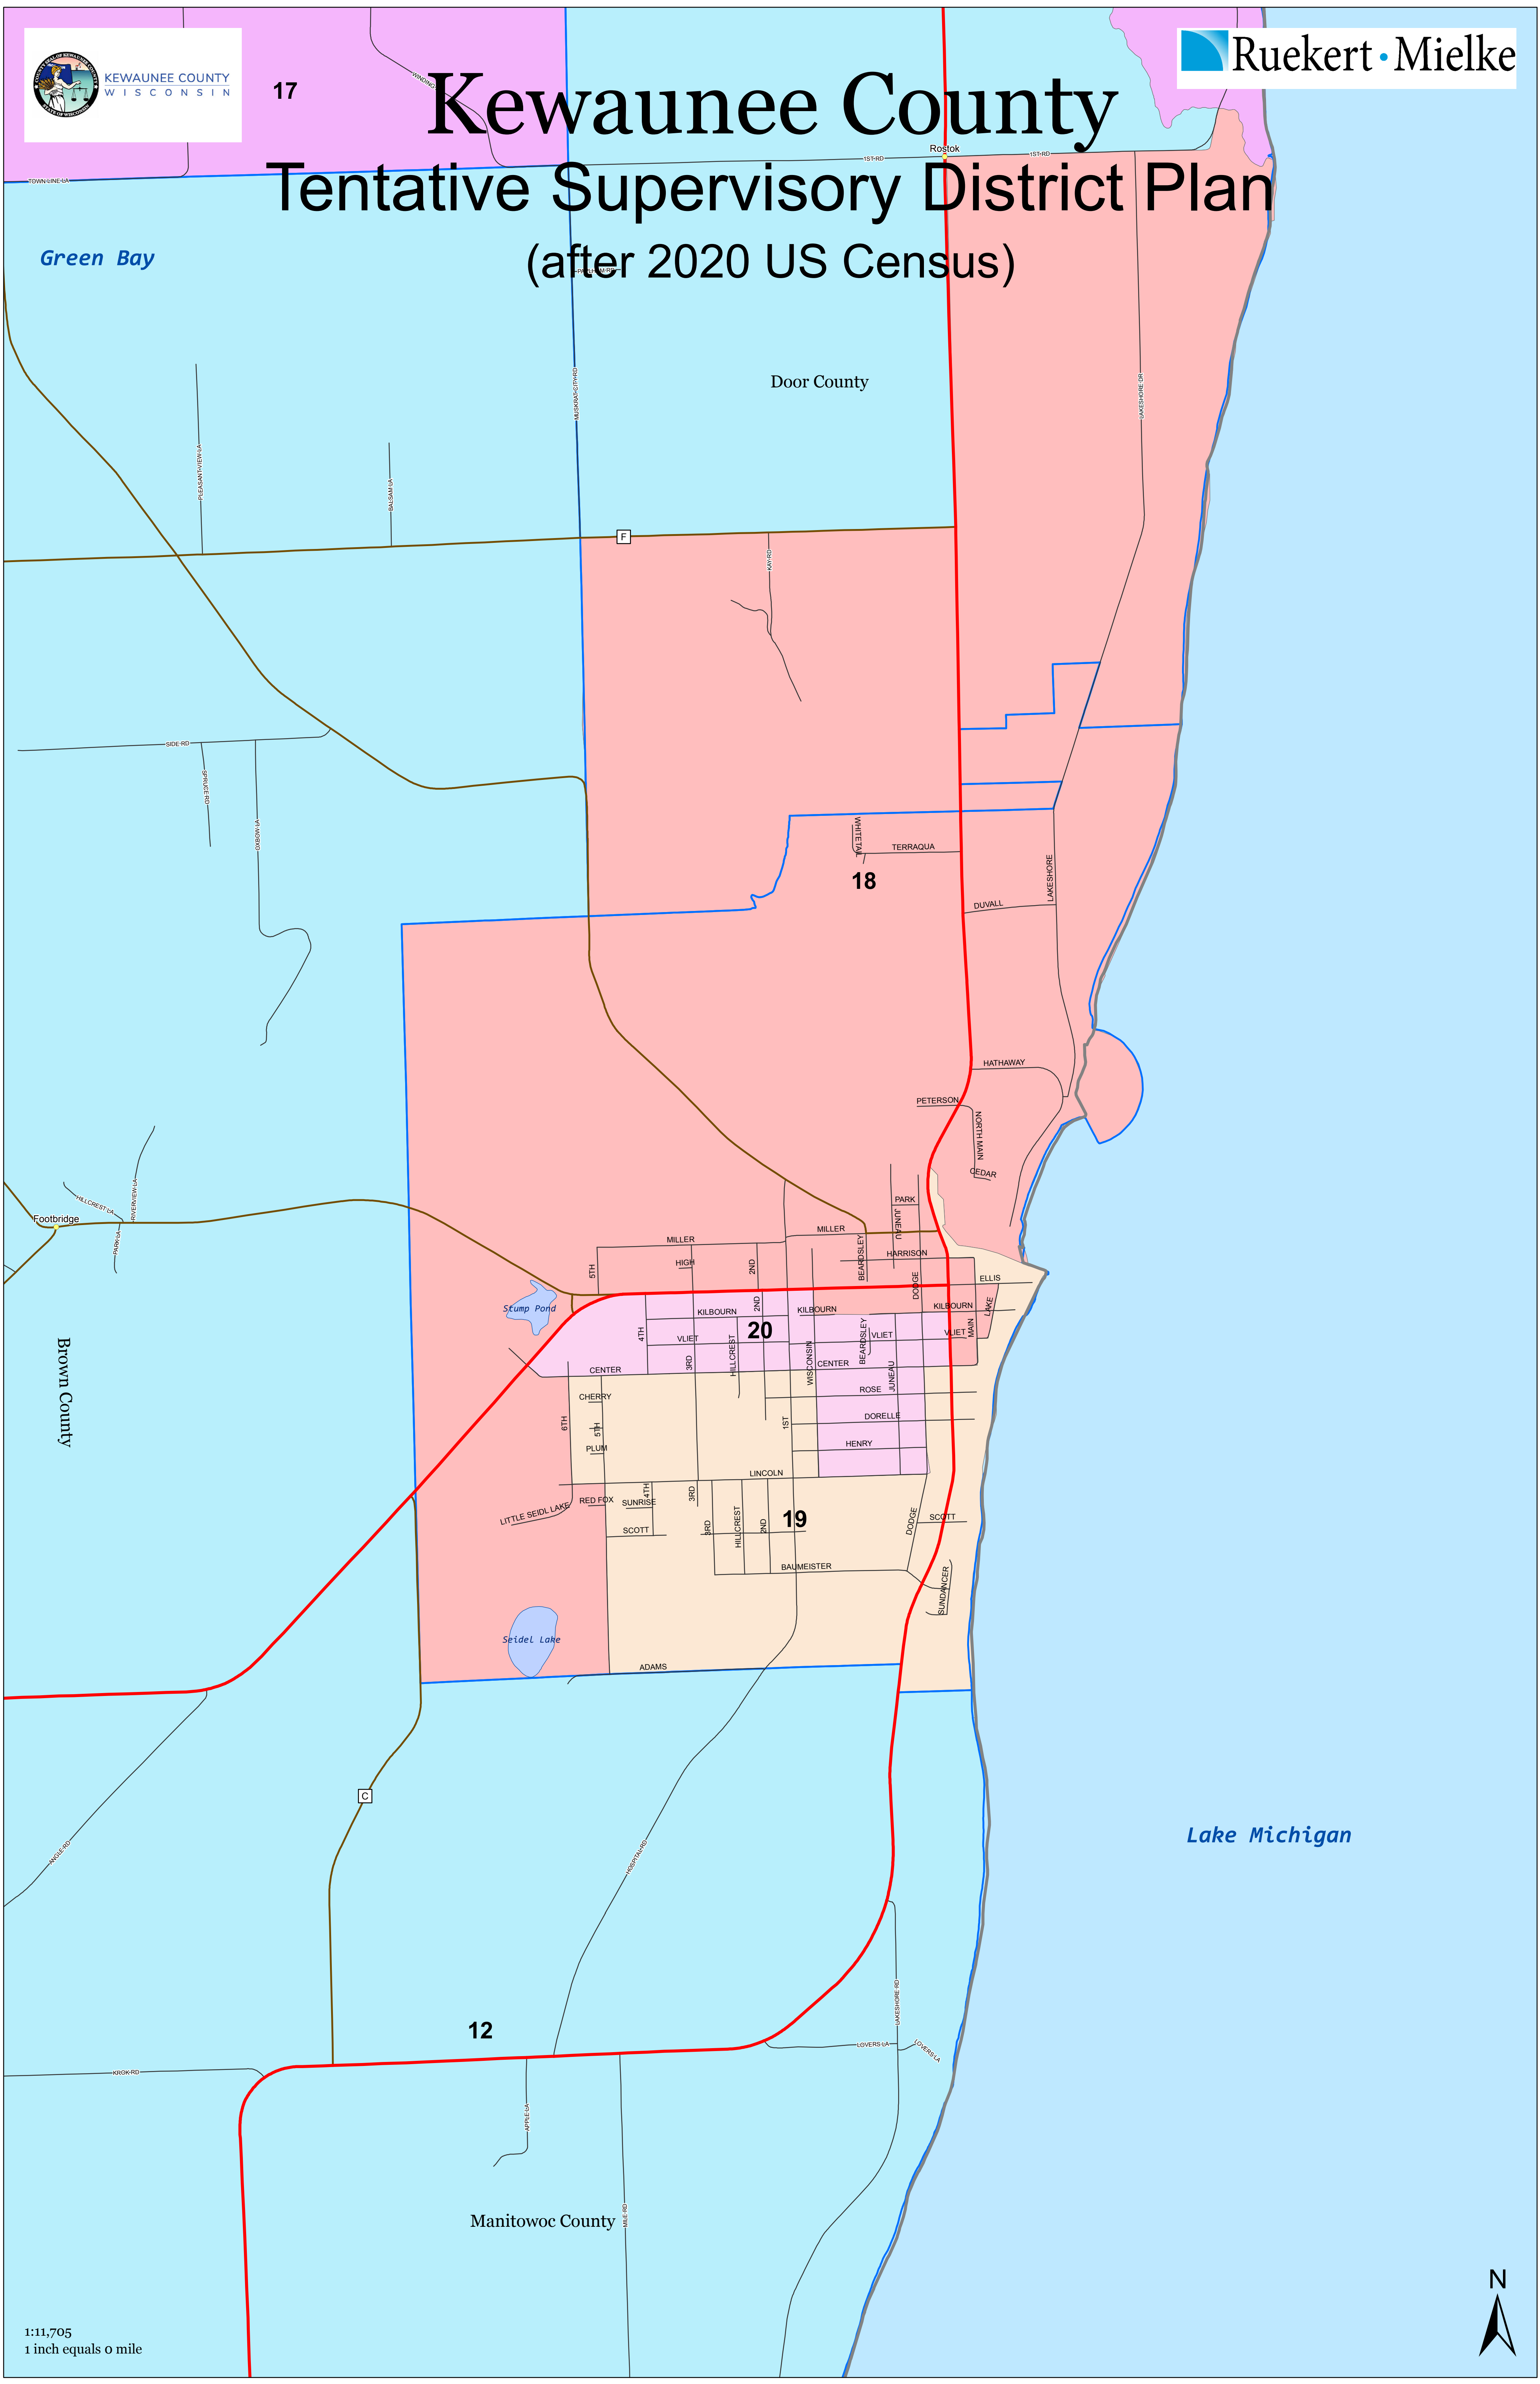

17

# Kewaunee County Tentative Supervisory District Plan (after 2020 US Census)

Green Bay

Door County

Brown County

Manitowoc County

Lake Michigan

1:11,705  
1 inch equals 0 mile