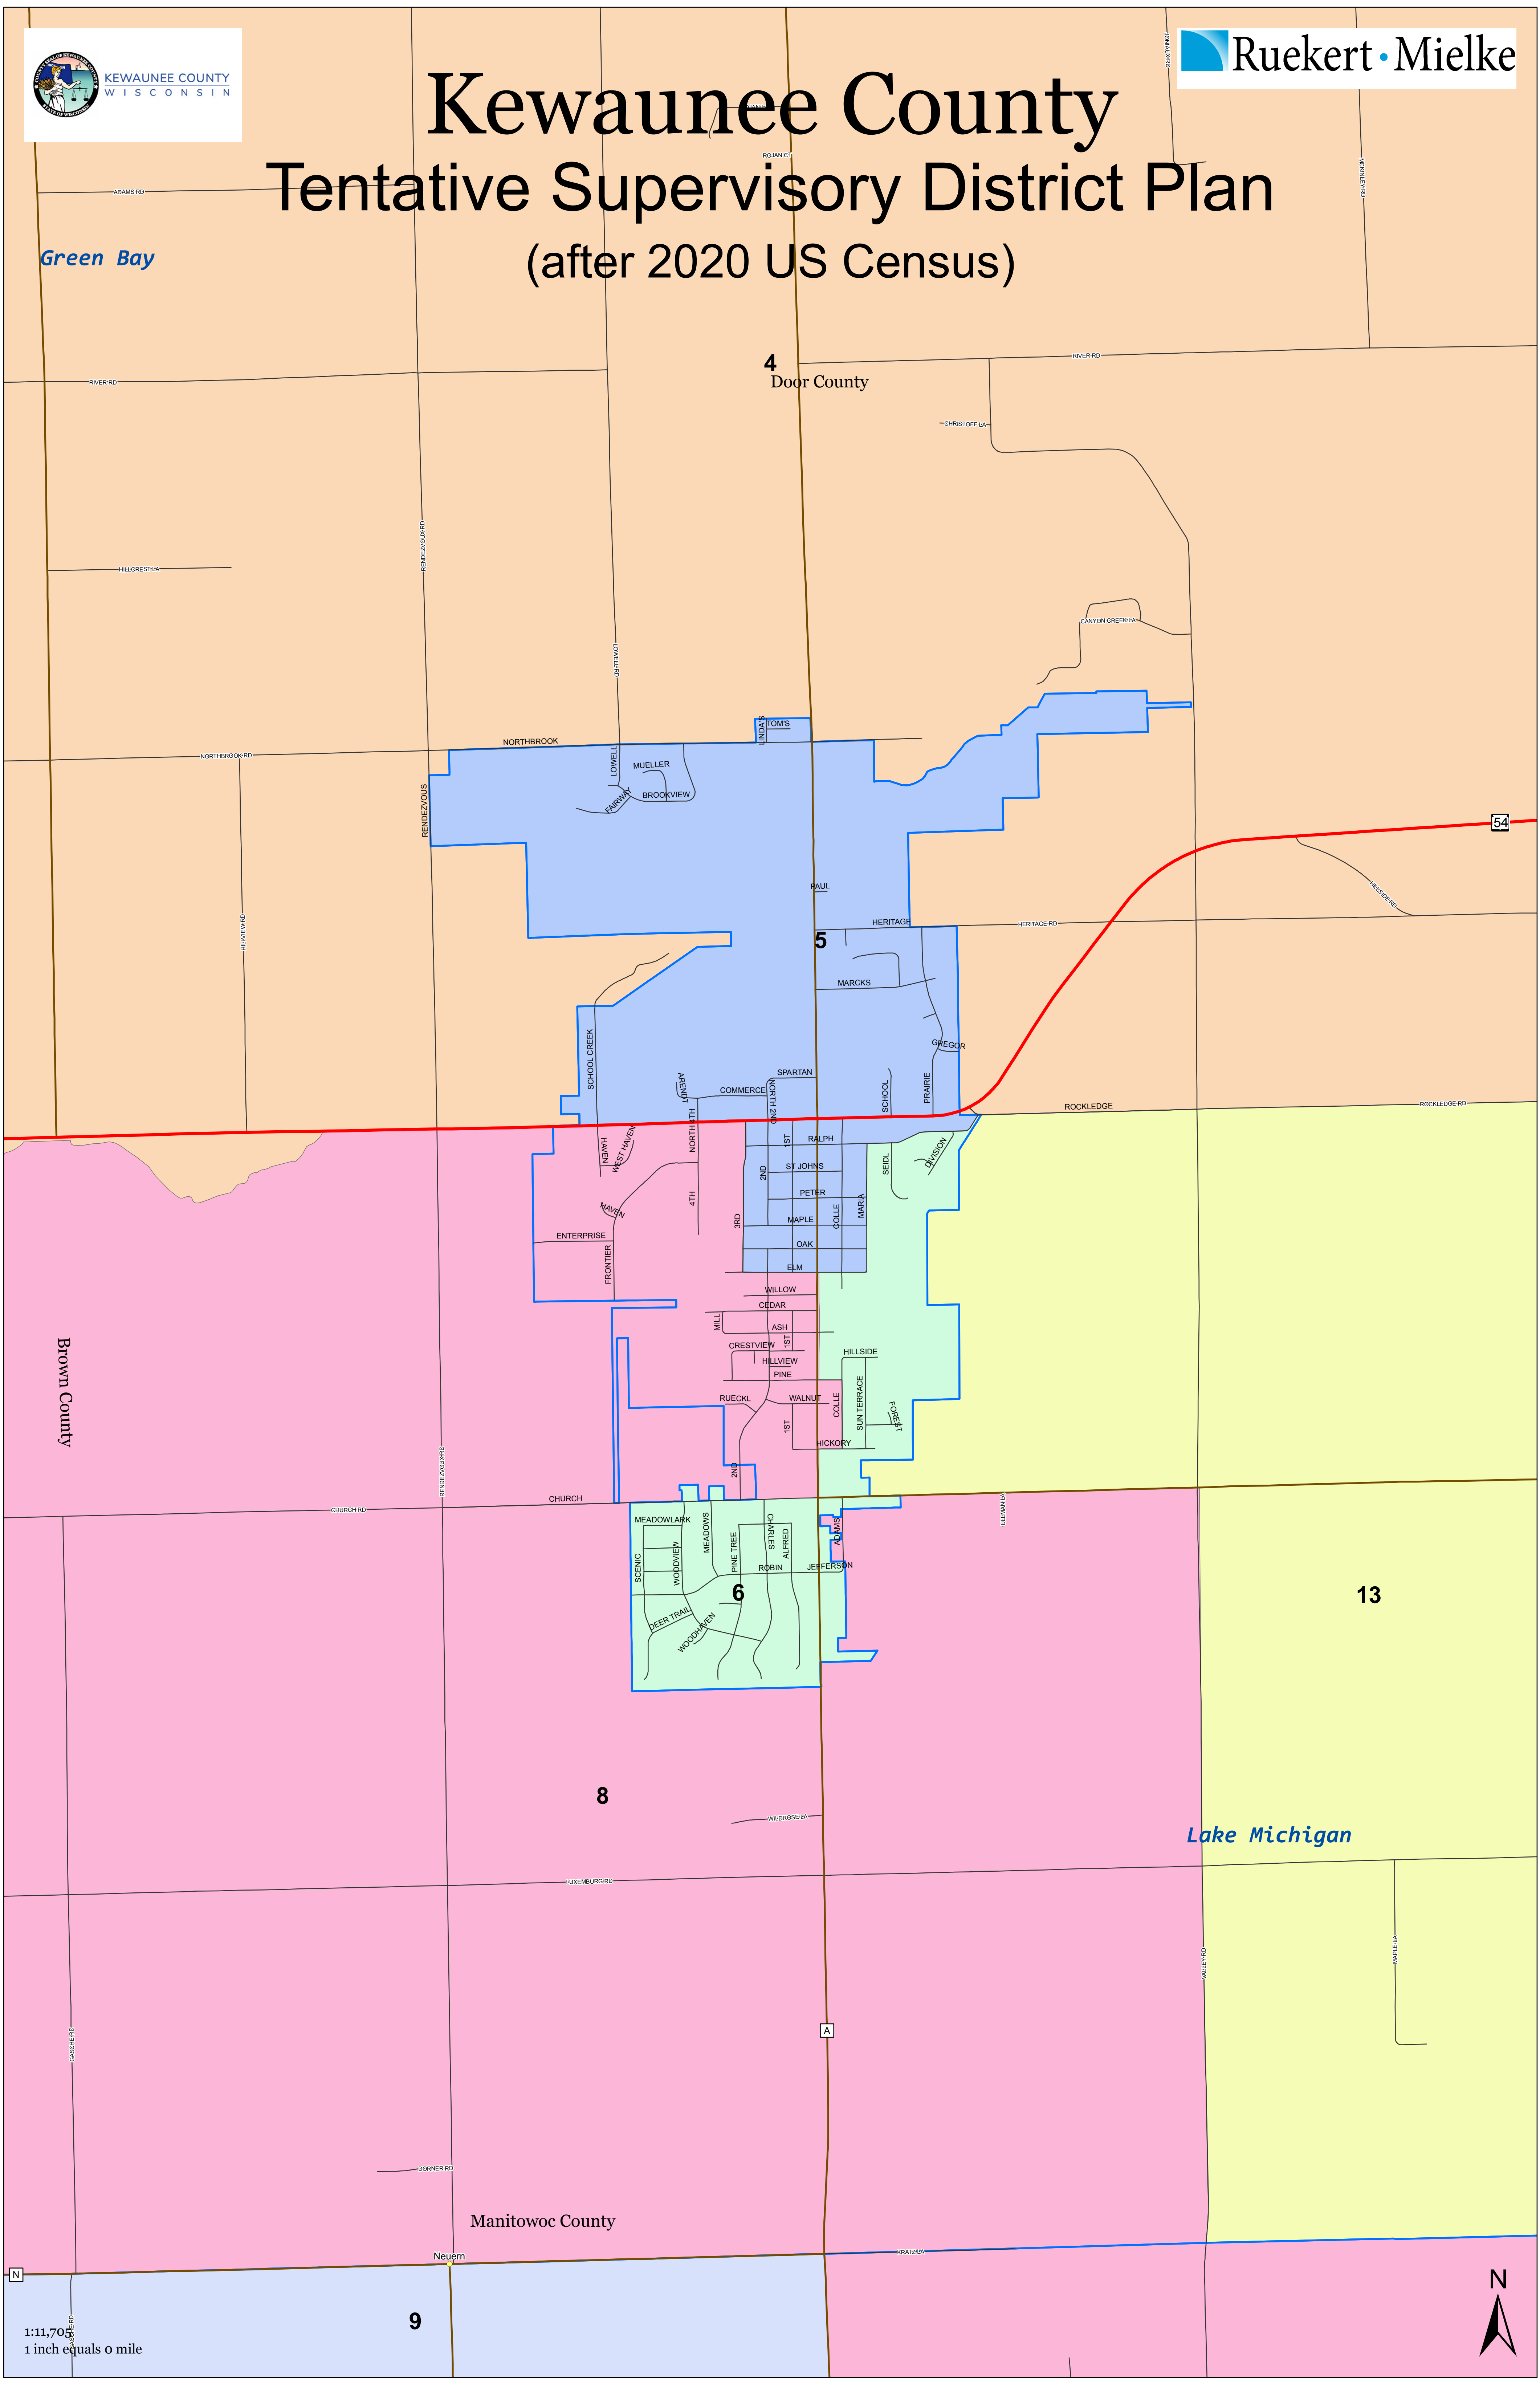

# Kewaunee County

## Tentative Supervisory District Plan

(after 2020 US Census)

Green Bay

4  
Door County

5

Brown County

13

8

Lake Michigan

Manitowoc County

9

1:11,700  
1 inch equals 0 mile