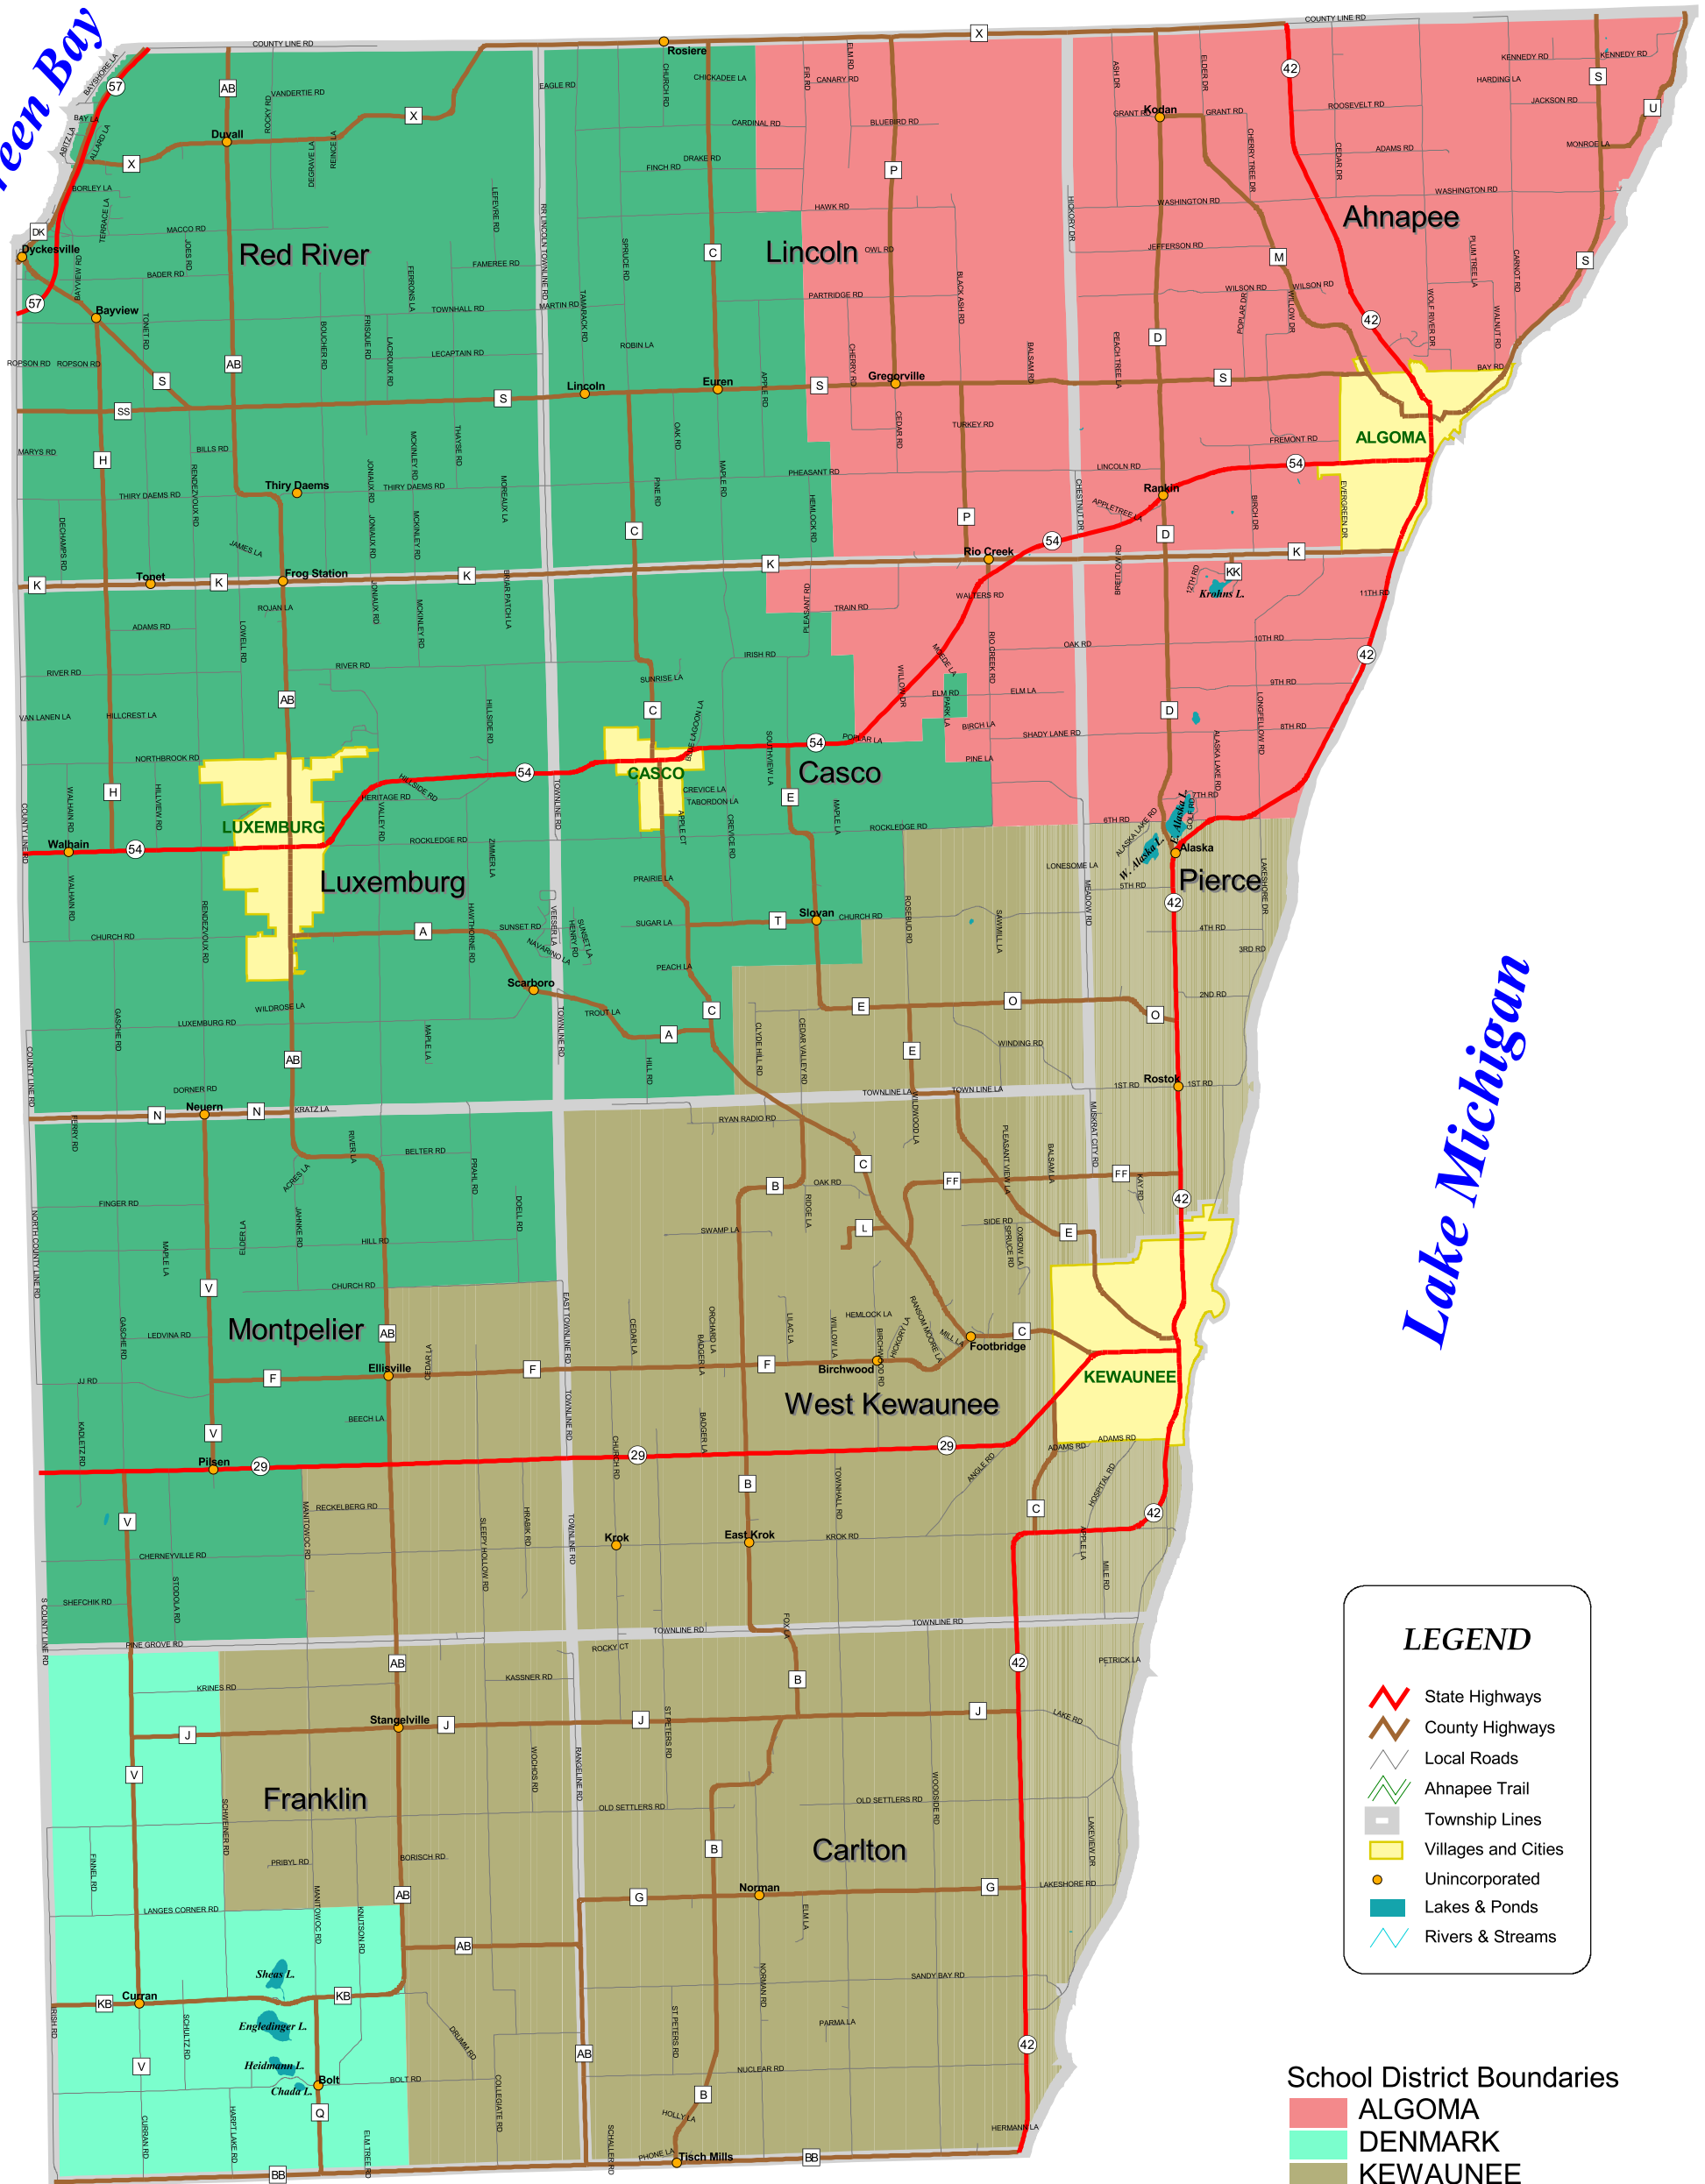

Green Bay

Lake Michigan

LEGEND

- State Highways
- County Highways
- Local Roads
- Ahnapee Trail
- Township Lines
- Villages and Cities
- Unincorporated
- Lakes & Ponds
- Rivers & Streams

School District Boundaries

- ALGOMA
- DENMARK
- KEWAUNEE
- LUXEMBURG-CASCO

Kewaunee County

School Districts