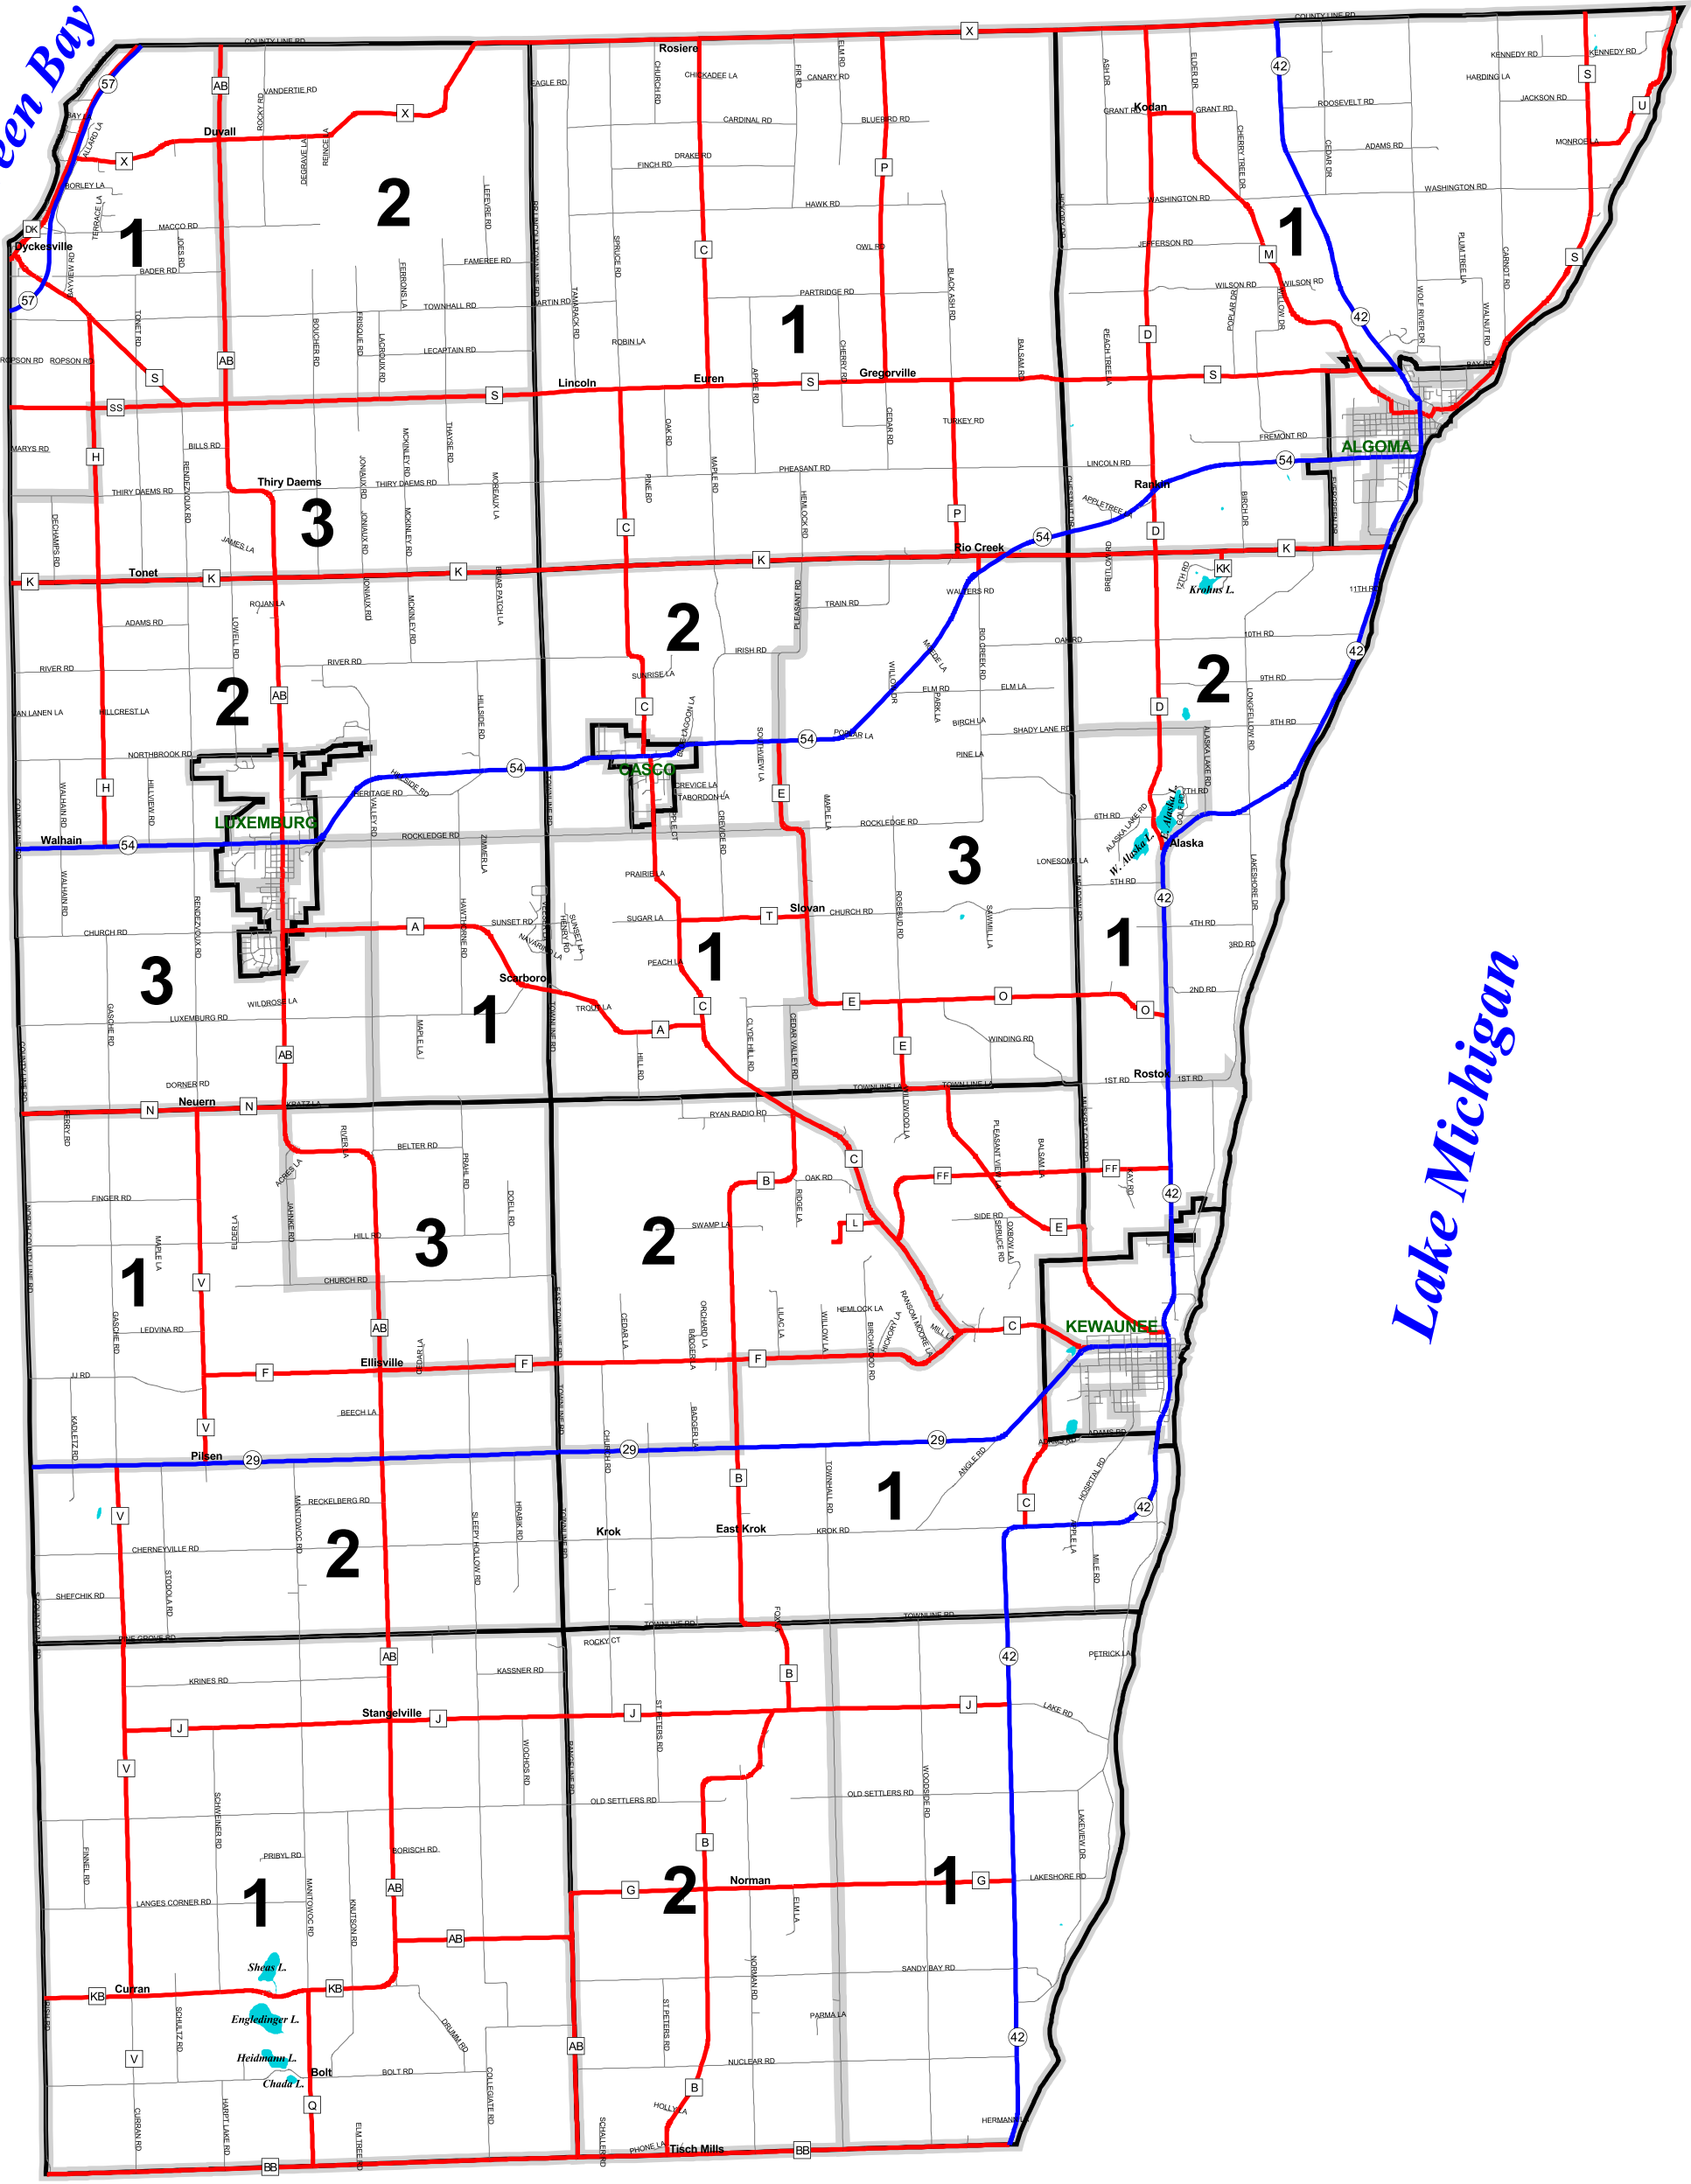

Green Bay

Lake Michigan

Kewaunee County

Voting Ward Boundaries

Kewaunee County
Land Information Office

City of Algoma

Voting Ward Boundaries

City of Kewaunee

Voting Ward Boundaries

Village of Luxemburg

Voting Ward Boundaries