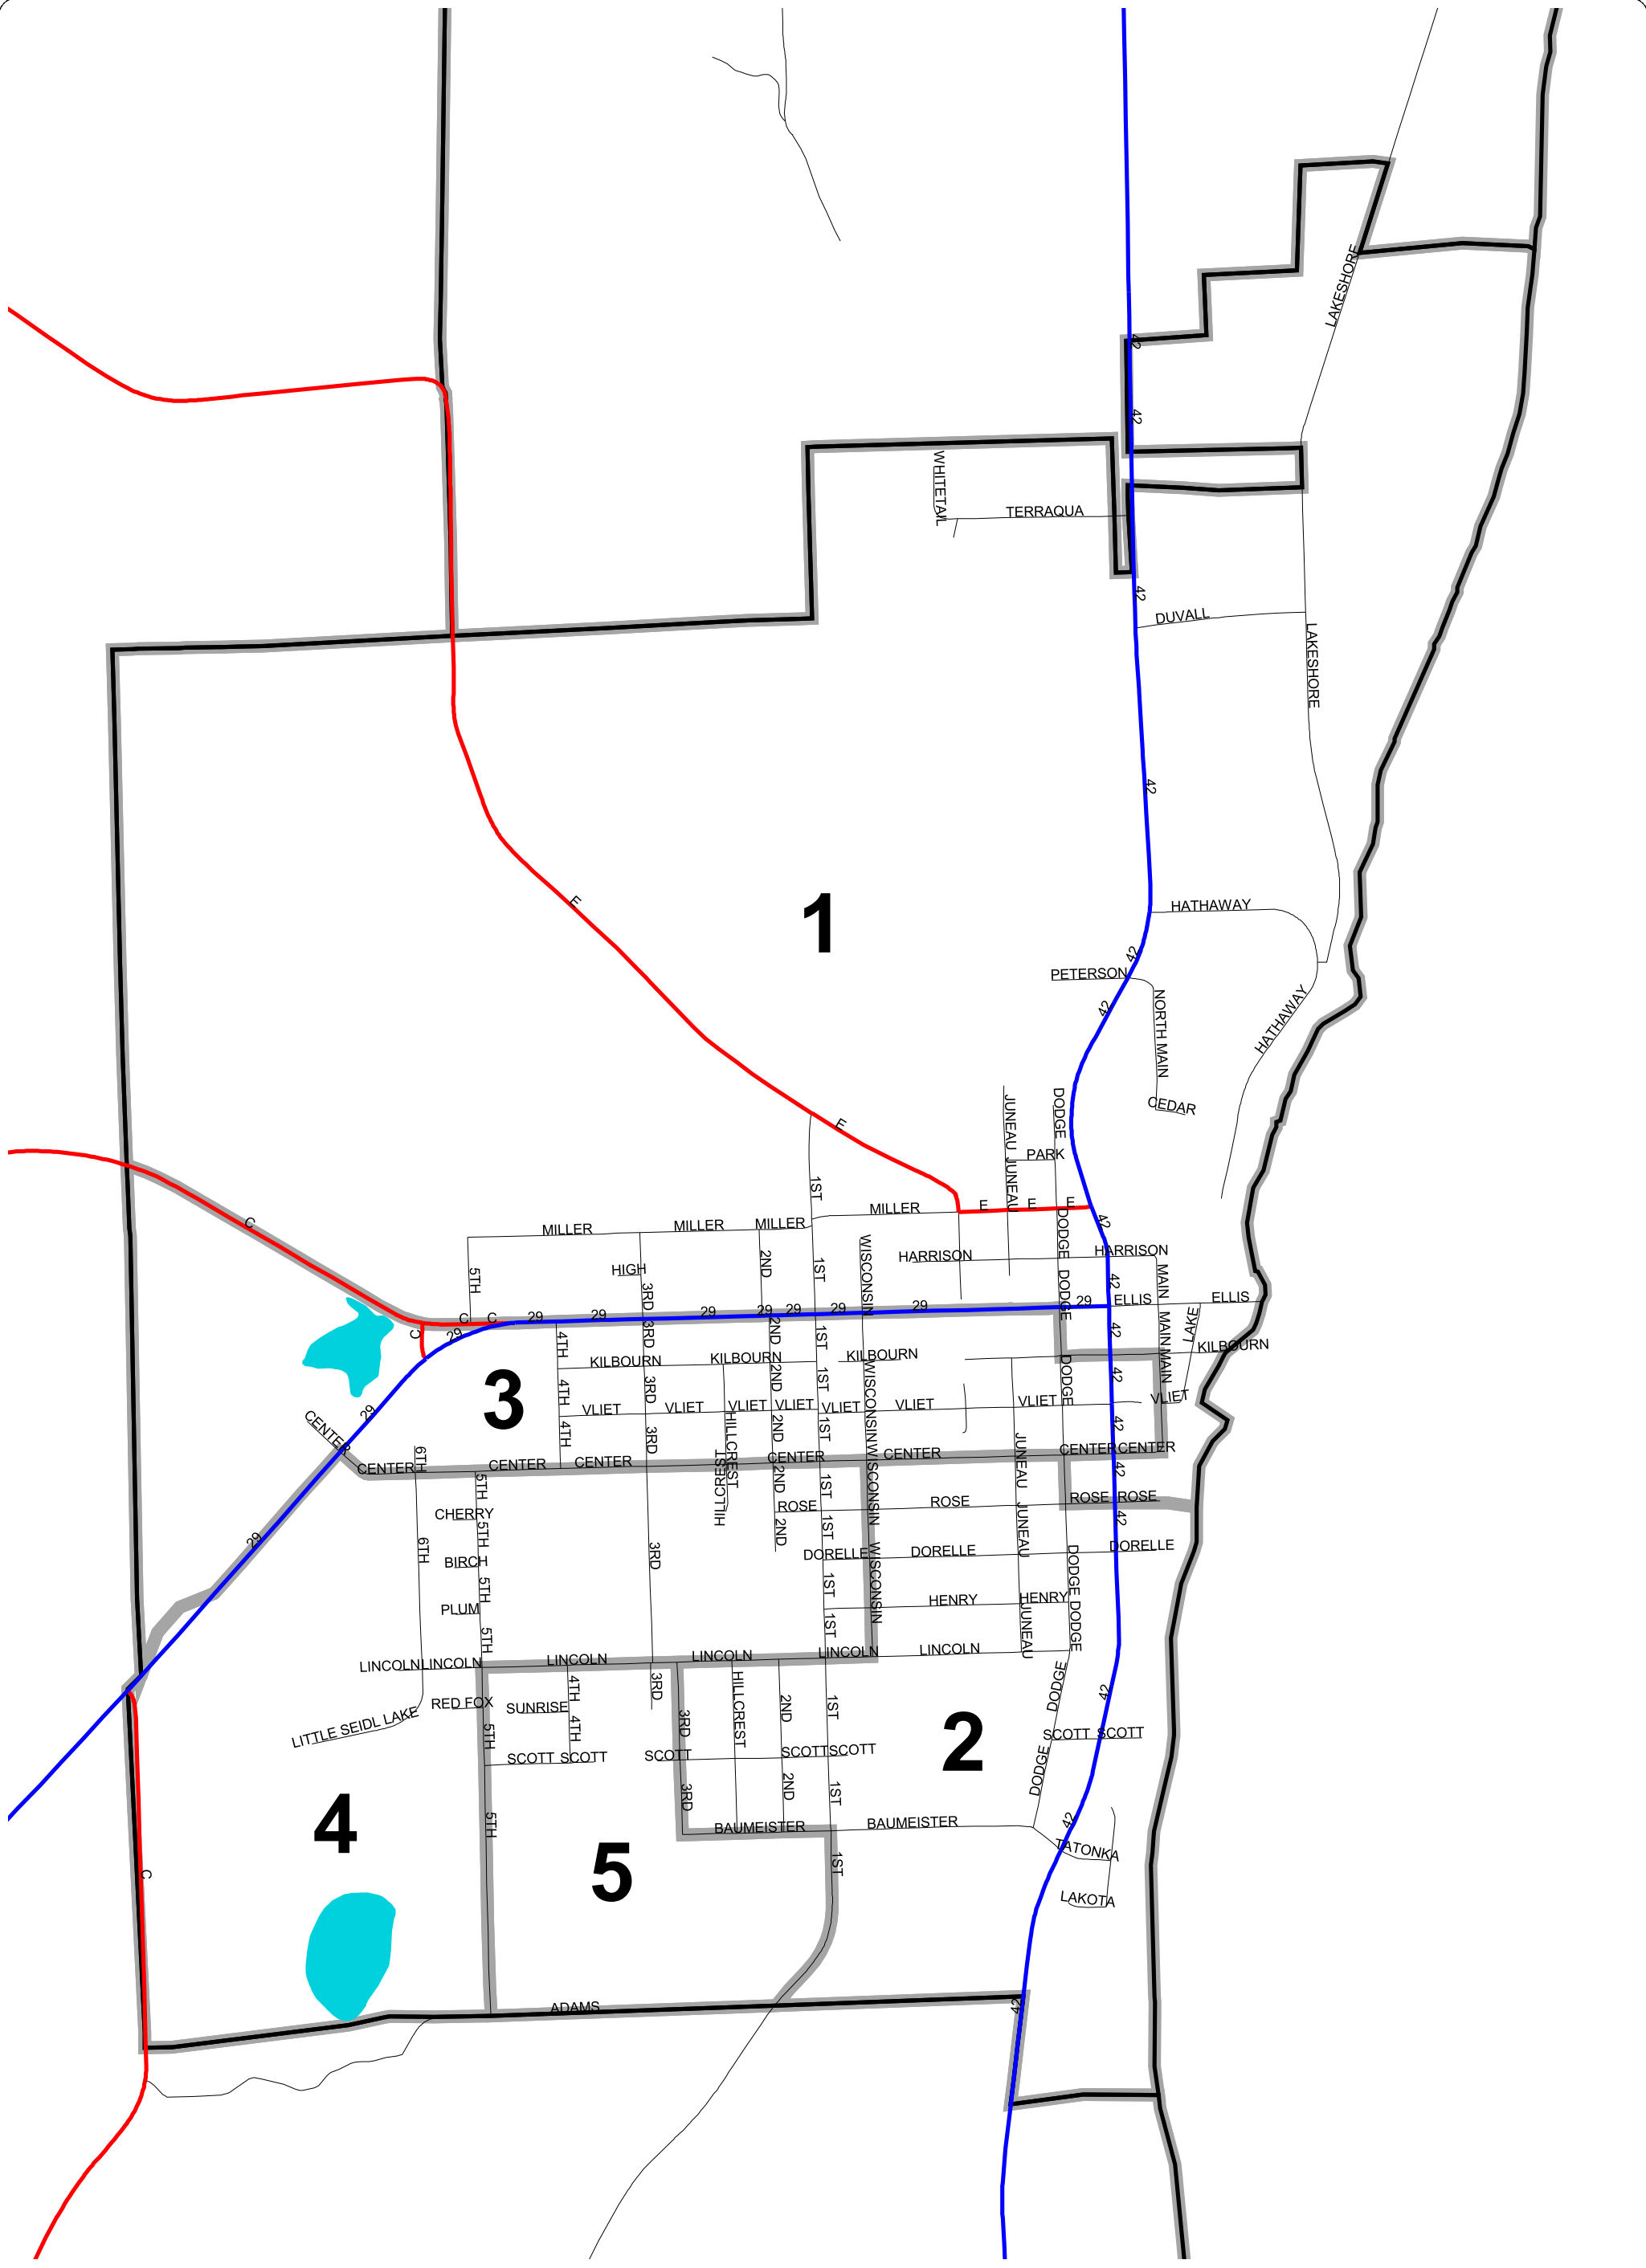

Green Bay

Lake Michigan

Kewaunee County

Voting Ward Boundaries

Kewaunee County
Land Information Office

City of Algoma

Voting Ward Boundaries

City of Kewaunee

Voting Ward Boundaries

Village of Luxemburg

Voting Ward Boundaries