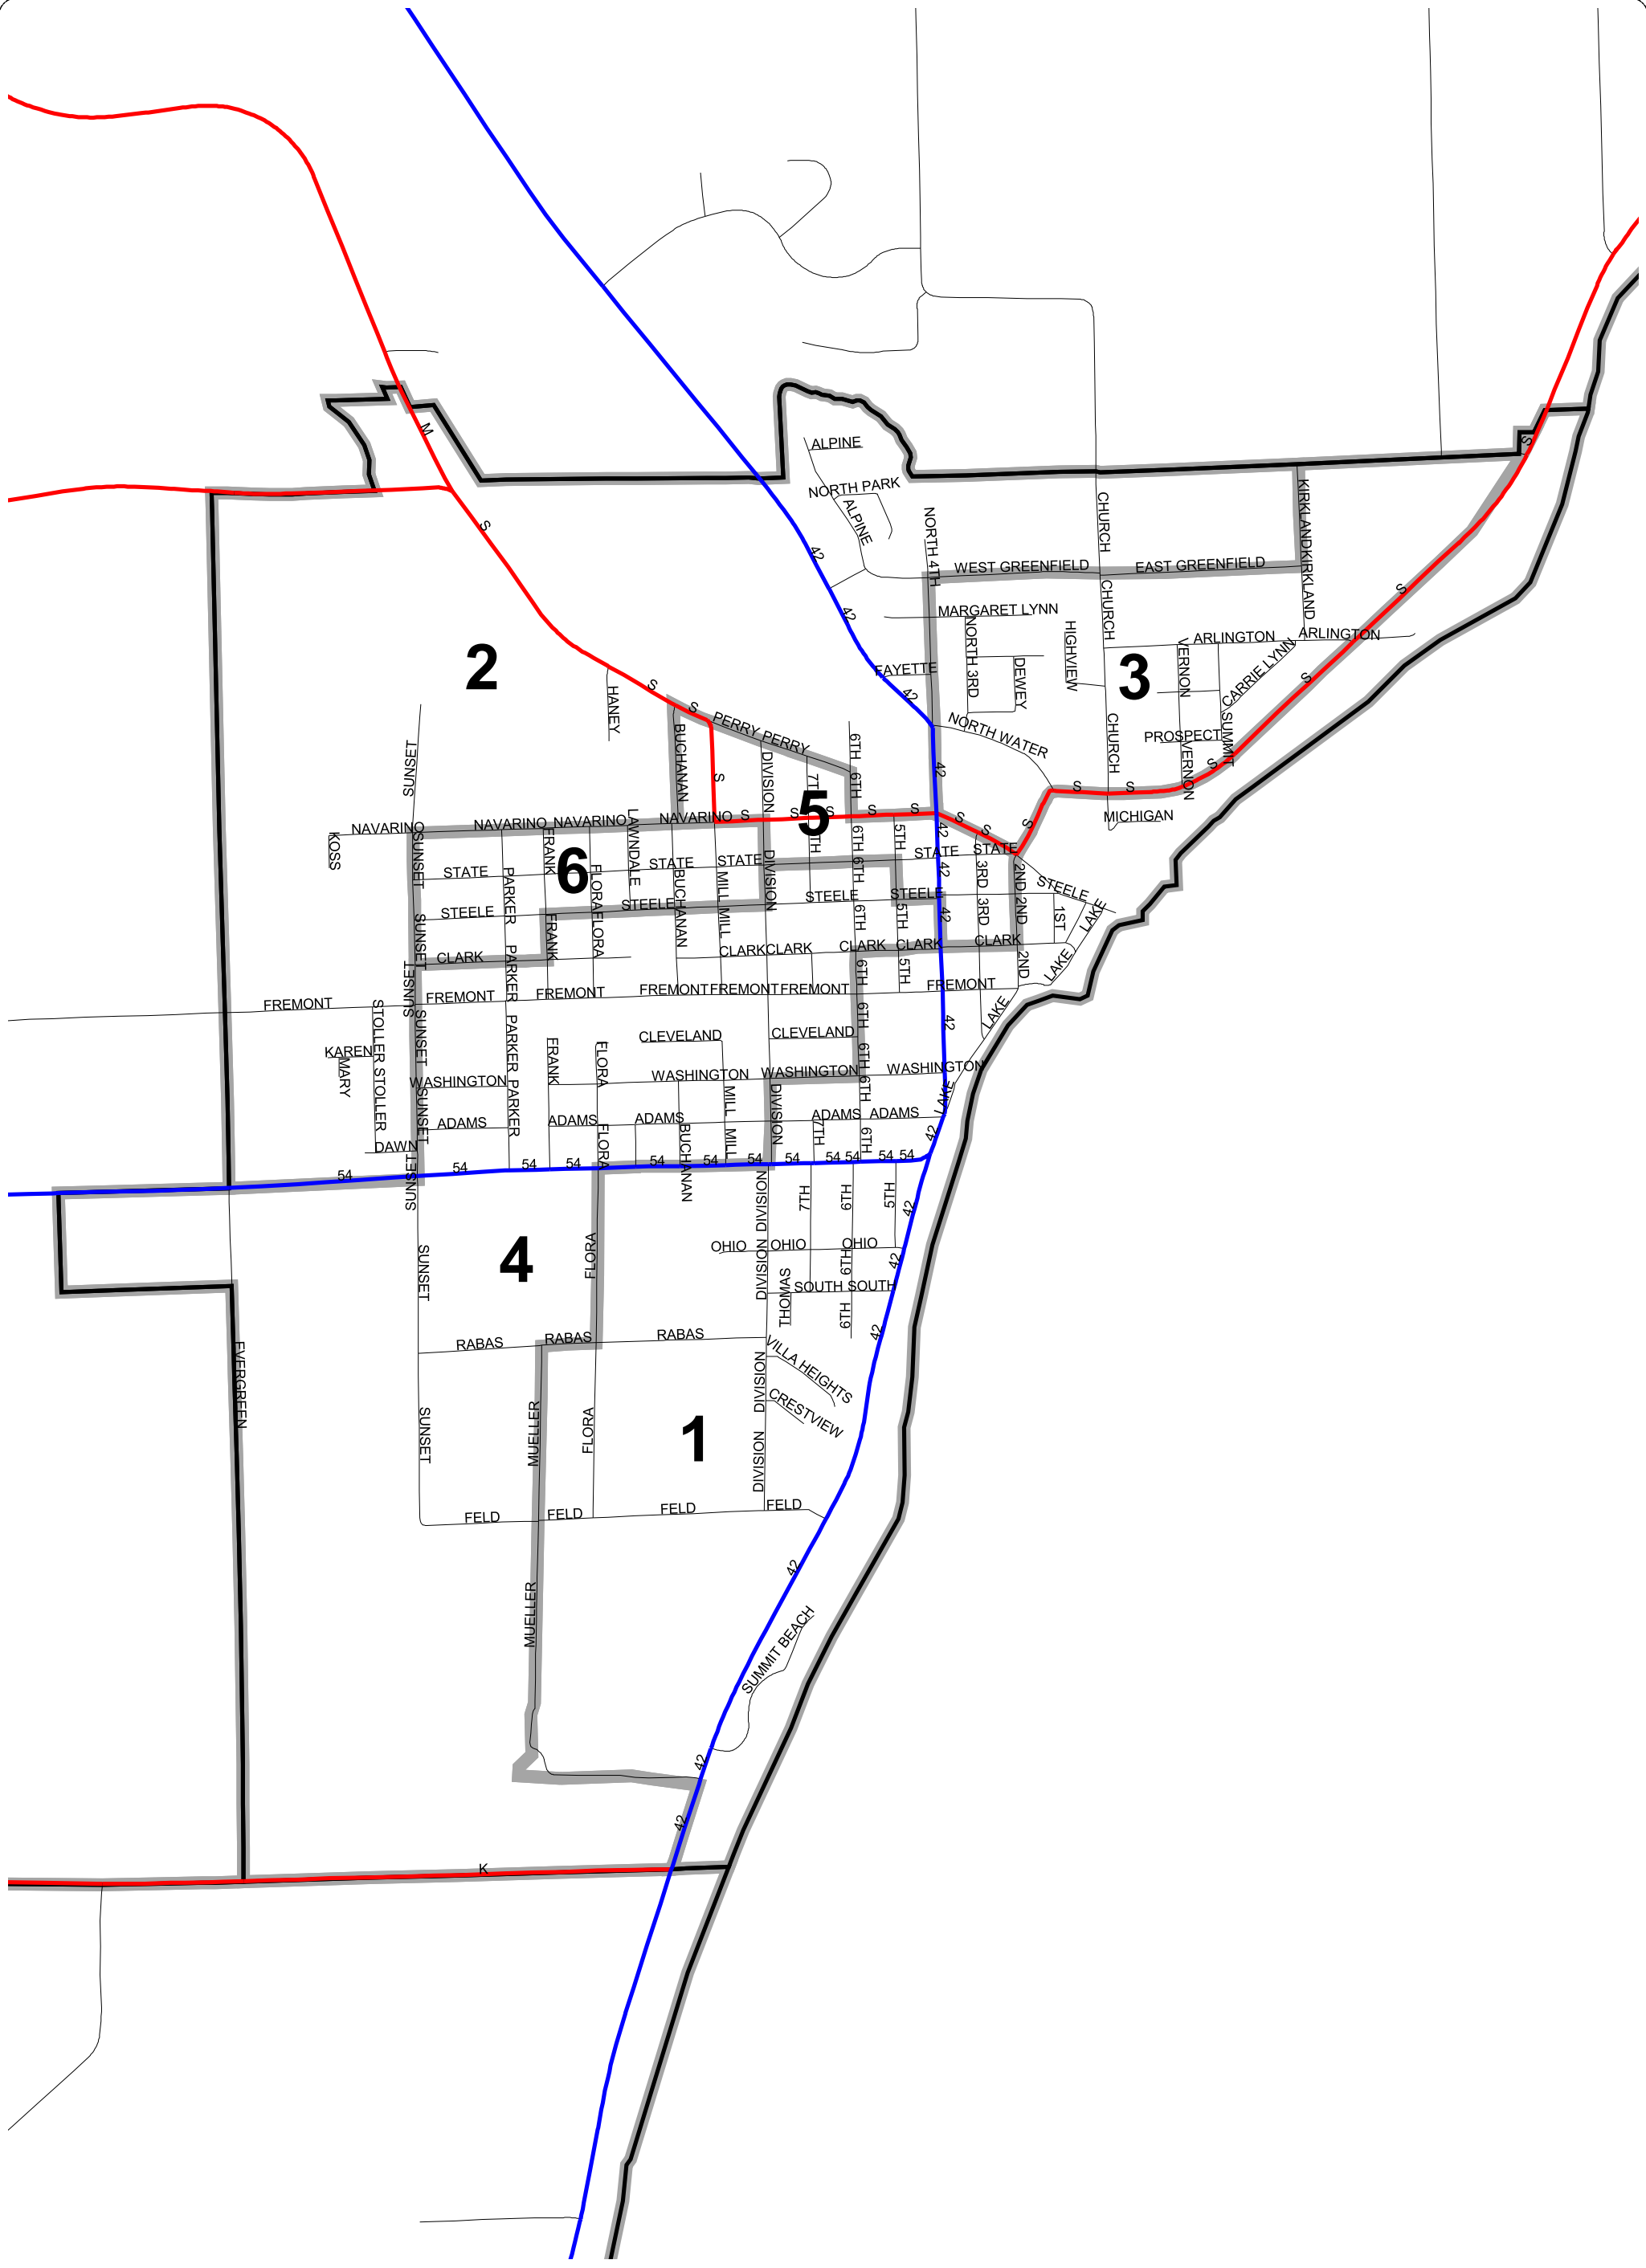

Green Bay

Lake Michigan

Kewaunee County

Voting Ward Boundaries

Kewaunee County
Land Information Office

City of Algoma

Voting Ward Boundaries

City of Kewaunee

Voting Ward Boundaries

Village of Luxemburg

Voting Ward Boundaries